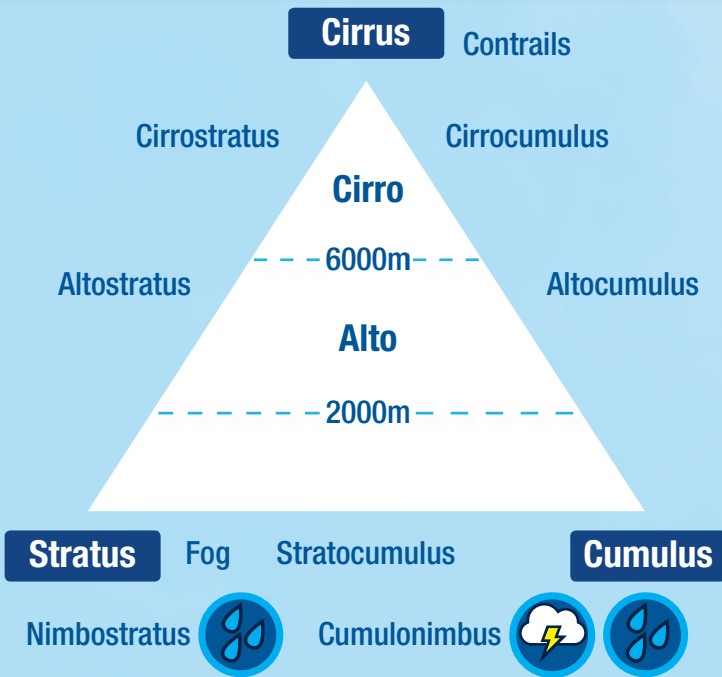

Cloud Identification Chart

Observation Basics

Cloud Type

Sky Color

Deep Blue Blue Light Blue

Pale Blue Milky

Look Up 45°

Sky Visibility

Unusually Clear Clear Somewhat Hazy

Very Hazy Extremely Hazy

Look Across

Cloud Cover

Few (<10%) Isolated (10-25%)

Scattered (25-50%) Broken (50-90%)

Overcast (>90%)

Cloud Opacity