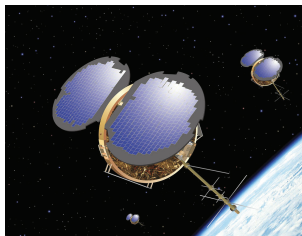

Student Activity Sheet: Satellite to Soccer Game Flow Chart
Satellites and Weather Teaching Box

Imagine that your soccer team is supposed to have a game on Saturday, but the game will be canceled if it is supposed to rain. The weather forecast can help your team make the decision about whether to cancel the game. Once you've watched the video about how COSMIC satellites monitor the atmosphere, you can figure out what satellites have to do with the soccer game

Directions: Use each item in the box at the lower left in a sentence. Place each sentence where fits in the flow chart. The two items with check marks have been done for you to get you started.

A COSMIC satellite monitors how GPS radio signals bend in the atmosphere.